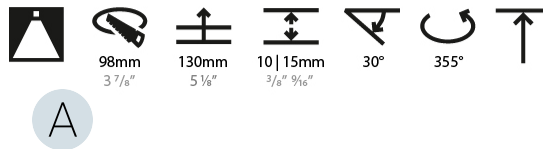

GENERAL

Series: Bioniq
Subseries: Bioniq Round Pinhole
Brand: Prolicht
Division: Architectural
Mounting Type: Recessed
Mounting Location: Ceiling
Subcategory: Downlight

PHYSICAL

Shape: Round
Diameter (mm): 107
Diameter (in): 4 3/16
Height (mm): 112
Height (in): 4 7/16
Ceiling Thickness (mm): 10 / 12.5 / 15
Ceiling Thickness (in): 3/8 or 1/2 or 9/16
Min. Recessing Depth (mm): 130
Min. Recessing Depth (in): 5 1/8
Light Distribution: Adjustable / Downlight
Weight (kg): 0.456
Weight (lbs): 1
Fixture Finish: SSR / BKV / CWI / CRY / HAB / UFT / ITA / RUA / FTG / MYG / LOD / PUS / FRO / FUP / KIA / POP / BLS / SPG / MEY / GOH / GUM / CHC / COM / ABZ / JAG / OBR / MOS / ROR
Fixture Material: Aluminum Die Cast
Cut-out Measurements: 98mm / 3 7/8"

ELECTRICAL

Lamp Type: LED (Zhaga Standard)
Total Output Wattage (W): 15
Dimming: Dali Dimming
Driver Included: No
Driver Location: Recessed Housing
Driver Type: Constant Current - 120Vac
Housing: See components
Input Voltage (V): 120
Constant Current (MA): 350

LED

Number of LEDs: 1
Color Temperature (°K): Warm Dim
Max. Delivered Lumen (lm): 760
Nominal Lumen (lm): 1140
CRI: >90 CRI
Lamp Life (hrs): 50000

OPTICAL

Reflector: 20 / 40 / 60
Adjustability: Rotational 355°; Tilt 30°

RATINGS AND CERTIFICATIONS

Certified By: Certified for North American Standards
IP rating: IP20