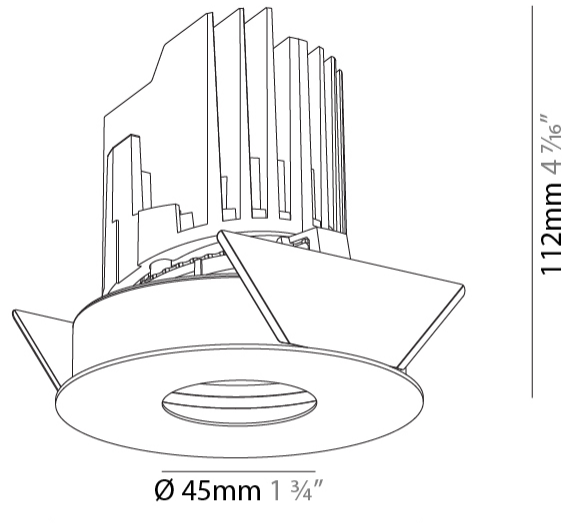

GENERAL

Series: Bioniq
Subseries: Bioniq Round Pinhole
Brand: Prolicht
Division: Architectural
Mounting Type: Recessed
Mounting Location: Ceiling
Subcategory: Downlight

PHYSICAL

Shape: Round
Diameter (mm): 107
Diameter (in): 4 3/16
Height (mm): 112
Height (in): 4 7/16
Ceiling Thickness (mm): 10 / 12.5 / 15
Ceiling Thickness (in): 3/8 or 1/2 or 9/16
Min. Recessing Depth (mm): 130
Min. Recessing Depth (in): 5 1/8
Light Distribution: Adjustable / Downlight
Weight (kg): 0.456
Weight (lbs): 1
Fixture Finish: SSR / BKV / CWI / CRY / HAB / UFT / ITA / RUA / FTG / MYG / LOD / PUS / FRO / FUP / KIA / POP / BLS / SPG / MEY / GOH / GUM / CHC / COM / ABZ / JAG / OBR / MOS / ROR
Fixture Material: Aluminum Die Cast
Cut-out Measurements: 98mm / 3 7/8"

ELECTRICAL

Lamp Type: LED (Zhaga Standard)
Total Output Wattage (W): 15
Dimming: Dali Dimming
Driver Included: No
Driver Location: Recessed Housing
Driver Type: Constant Current - 120Vac
Housing: See components
Input Voltage (V): 120
Constant Current (MA): 350

LED

Number of LEDs: 1
Color Temperature (°K): Warm Dim
Max. Delivered Lumen (lm): 760
Nominal Lumen (lm): 1140
CRI: >90 CRI
Lamp Life (hrs): 50000

OPTICAL

Reflector: 20 / 40 / 60
Adjustability: Rotational 355°; Tilt 30°

RATINGS AND CERTIFICATIONS

Certified By: Certified for North American Standards
IP rating: IP20